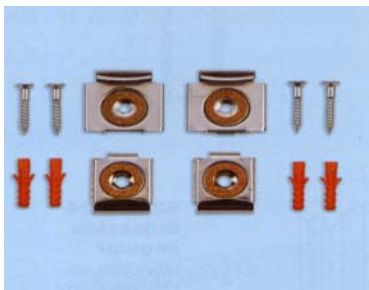

Parafuso Bohle c/ taxa cromada  
- ref. BOH009.81

Parafuso Bohle s/ taxa  
- ref. BOH009.84

Taxa Bohle c/ cabeça em vidro  
- ref. BOH009.82

Ref.<sup>a</sup> Art.<sup>o</sup>

**009.81**

**009.84**

**009.82**